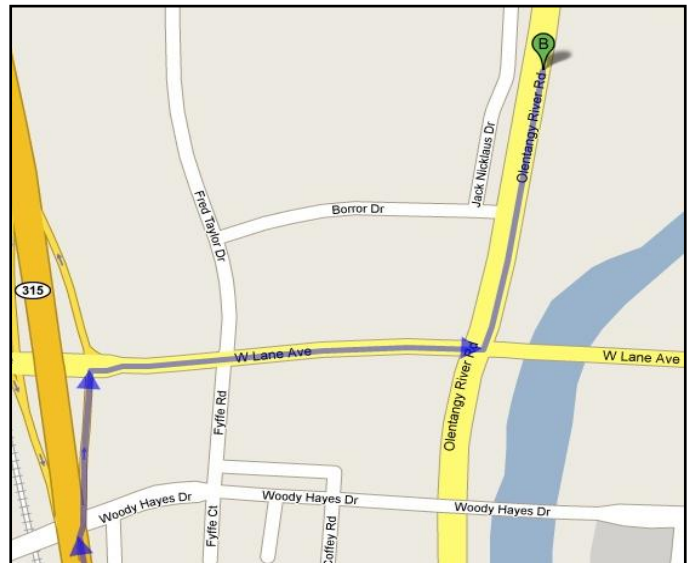

## Directions to the Fawcett Center

North

South / East / West

### **FROM THE NORTH**

1. Take either I-71 South or SR 23 South to I-270 West.
2. Take I-270 West to OH 315 South.
3. Follow OH 315 South to the Lane Avenue exit.
4. Turn Left (East) onto Lane Avenue.
5. Take Lane Avenue to Olentangy River Road (third traffic light).
6. Turn Left (North) onto Olentangy River Road.
7. The Fawcett Center is the first driveway on the right side (East) of Olentangy River Road.

### **FROM THE SOUTH**

1. Take either I-71 North to OH 315 North, or SR 23 North to I-270 West to I-71 North to OH 315 North.
2. Follow OH 315 North to the Lane Avenue exit.
3. Turn Right (East) onto Lane Avenue.
4. Take Lane Avenue to Olentangy River Road (second traffic light).
5. Turn Left (North) onto Olentangy River Road.
6. The Fawcett Center is the first driveway on the right (East) side of Olentangy River Road.

### **FROM THE EAST**

1. Take I-670 West to OH 315 North.
2. Follow OH 315 North to the Lane Avenue exit.
3. Turn Right (East) onto Lane Avenue.
4. Take Lane Avenue to Olentangy River Road (second traffic light).
5. Turn Left (North) onto Olentangy River Road.
6. The Fawcett Center is the first driveway on the right (East) side of Olentangy River Road.