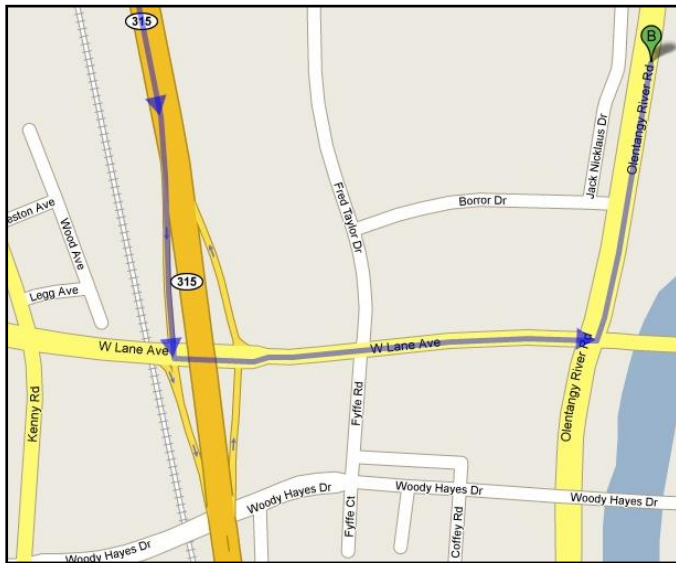

## Directions to the Fawcett Center

North

South / East / West

### **FROM THE NORTH**

1. Take either I-71 South or SR 23 South to I-270 West.
2. Take I-270 West to OH 315 South.
3. Follow OH 315 South to the Lane Avenue exit.
4. Turn Left (East) onto Lane Avenue.
5. Take Lane Avenue to Olentangy River Road (third traffic light).
6. Turn Left (North) onto Olentangy River Road.
7. The Fawcett Center is the first driveway on the right side (East) of Olentangy River Road.

### **FROM THE SOUTH**

1. Take either I-71 North to OH 315 North, or SR 23 North to I-270 West to I-71 North to OH 315 North.
2. Follow OH 315 North to the Lane Avenue exit.
3. Turn Right (East) onto Lane Avenue.
4. Take Lane Avenue to Olentangy River Road (second traffic light).
5. Turn Left (North) onto Olentangy River Road.
6. The Fawcett Center is the first driveway on the right (East) side of Olentangy River Road.

### **FROM THE EAST**

1. Take I-670 West to OH 315 North.
2. Follow OH 315 North to the Lane Avenue exit.
3. Turn Right (East) onto Lane Avenue.
4. Take Lane Avenue to Olentangy River Road (second traffic light).
5. Turn Left (North) onto Olentangy River Road.
6. The Fawcett Center is the first driveway on the right (East) side of Olentangy River Road.